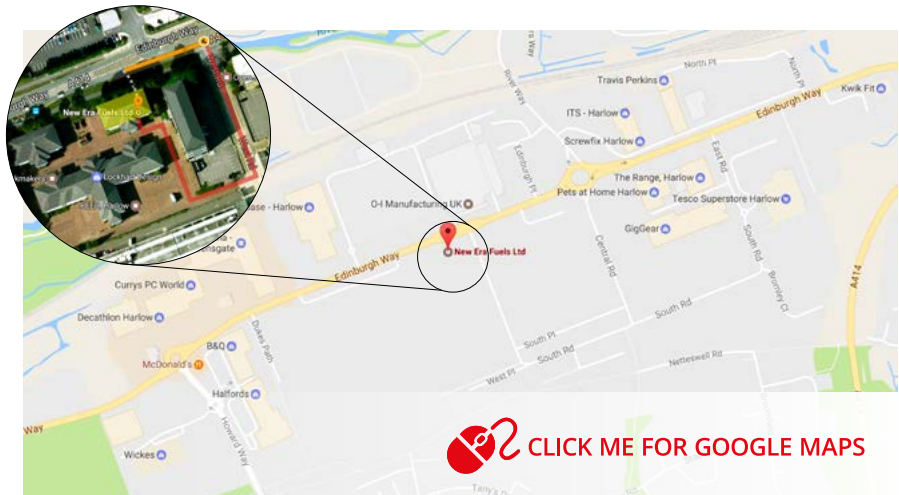

ASTRA CENTRE VISITOR INFORMATION

HEAD OFFICE ADDRESS

1st Floor Essex House
4 Astra Centre
West Road
Off Edinburgh Way
Harlow
Essex
CM20 2BN

[Click here for Google Maps Directions](#)

DIRECTIONS FROM LONDON (M11)

Exit the M11 Northbound at Junction 7, taking the A414 exit towards Harlow. At the next two roundabouts, take the 2nd exit, staying on the A414. At the next roundabout, bear left and continue on the A414. Continue following the A414, going straight over at the next roundabout.

At the next roundabout (with the Gates Ford garage on your left) take the first exit onto Edinburgh Way. Continue past Tesco, going straight over the next roundabout (with the Peugeot dealer on your right hand side).

Turn left onto the next street (West Road) and the entrance to the Astra Centre will be on your right. Enter the car park, and park in one of the available parking places which is free. Information on our parking spaces can be found below.