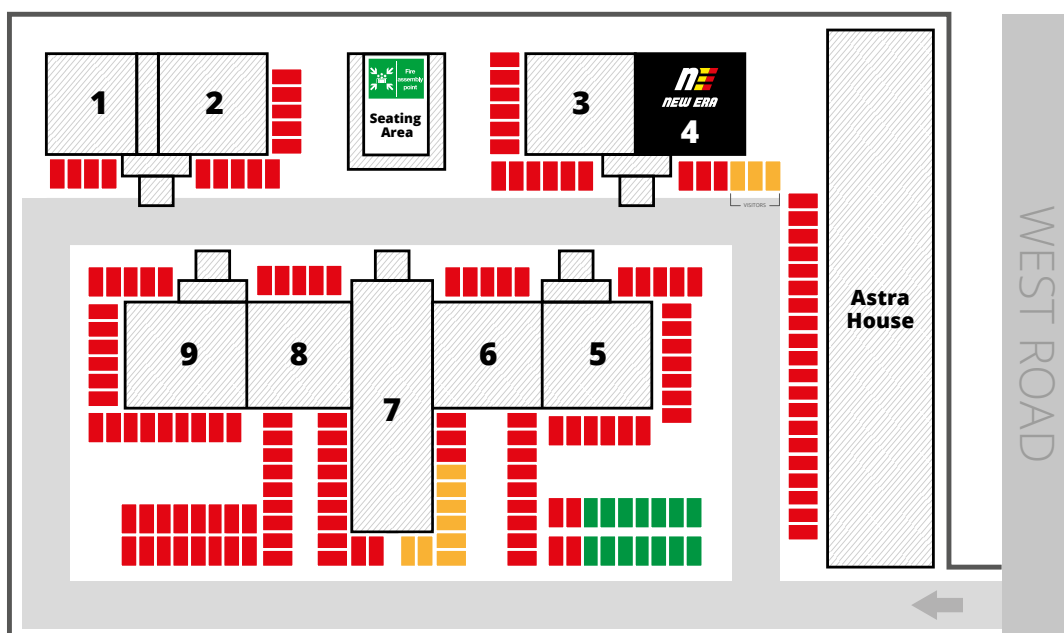

ASTRA CENTRE VISITOR INFORMATION

HEAD OFFICE ADDRESS

1st Floor Essex House
4 Astra Centre
West Road
Off Edinburgh Way
Harlow
Essex
CM20 2BN

[Click here for Google Maps Directions](#)

DIRECTIONS FROM LONDON (M11)

Exit the M11 Northbound at Junction 7, taking the A414 exit towards Harlow. At the next two roundabouts, take the 2nd exit, staying on the A414. At the next roundabout, bear left and continue on the A414. Continue following the A414, going straight over at the next roundabout.

At the next roundabout (with the Gates Ford garage on your left) take the first exit onto Edinburgh Way. Continue past Tesco, going straight over the next roundabout (with the Peugeot dealer on your right hand side).

Turn left onto the next street (West Road) and the entrance to the Astra Centre will be on your right. Enter the car park, and park in one of the available parking places which is free. Information on our parking spaces can be found below.